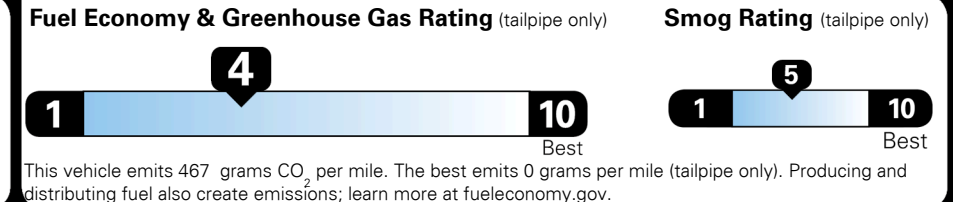

Full Tank of Gas

GENESIS WARRANTY

- 5-year/60,000-mile New Vehicle Warranty*
- 10-year/100,000-mile Powertrain Warranty*
- 7-year/Unlimited-mile Anti-perforation Warranty*
- Limited warranties, see retailer for details

Manufacturer's Suggested Retail Price: $87,650.00

ADDED FEATURES:

- *UYUNI WHITE(UYH) Paint $650.00
- Accessories
- *Cargo Blocks $40.00
- *Cargo Mat $170.00
- *Cargo Net $55.00
- *Roadside Assistance Kit $105.00
- *First Aid Kit $65.00
- *All Season Fitted Liners $235.00
- *NFC Key Card $30.00

SOLD TO: CA745 SHIPPED TO: CA745
NORM REEVES GENESIS OF IRVINE
14 AUTO CENTER DRIVE
IRVINE CA 92618

VIN: KMUJBESC9TU322469	EXTERIOR COLOR: UYUNI WHITE	INTERIOR/SEAT COLOR: VANILLA BEIGE/SMOKY
MODEL: V04F2A65	PORT OF ENTRY: HU	TRANSPORT: TRUCK
EMISSIONS: This vehicle is certified to meet emission requirements in all 50 states		ACCESSORY WEIGHT: 25 lbs./ 11 kgs.

TOTAL PRICE: $90,495.00

342 A 3406KGLOVI
Inland Freight & Handling : $1,495.00

EPA DOT Fuel Economy and Environment

Gasoline Vehicle

Fuel Economy

19 MPG
combined city/hwy

17 MPG
city

22 MPG
highway

5.3 gallons per 100 miles

Standard SUVs range from 12 to 115 MPG. The best vehicle rates 146 MPGe.

You spend $8,000
more in fuel costs over 5 years compared to the average new vehicle.

Annual fuel cost $3,300

Actual results will vary for many reasons, including driving conditions and how you drive and maintain your vehicle. The average new vehicle gets 29 MPG and costs $8,500 to fuel over 5 years. Cost estimates are based on 15,000 miles per year at $ 4.15 per gallon. MPGe is miles per gasoline gallon equivalent. Vehicle emissions are a significant cause of climate change and smog.

fueleconomy.gov
Calculate personalized estimates and compare vehicles

GOVERNMENT 5-STAR SAFETY RATINGS

Overall Vehicle Score ★ ★ ★ ★ ★

Based on the combined rating of frontal, side and rollover. Should ONLY be compared to other vehicles of similar size and weight.

Frontal Crash	Driver Passenger	★ ★ ★ ★
Based on the risk of injury in a frontal impact. Should ONLY be compared to other vehicles of similar size and weight.		
Side Crash	Front seat Rear seat	★ ★ ★ ★ ★
Based on the risk of injury in a side impact.		
Rollover		★ ★ ★ ★
Based on the risk of rollover in a single-vehicle crash.		

Manufacturer's suggested retail price includes manufacturer's recommended pre-delivery service. Gasoline license and title fees state and local taxes and dealer installed options and accessories are not included in the manufacturer's suggested retail price. This label has been affixed to this vehicle by Genesis Motor America, pursuant to the requirements of 15 U.S.C. 1231 et seq. which prohibits its removal or alteration prior to delivery to the ultimate purchaser.

Star ratings range from 1 to 5 stars (★★★★★) with 5 being the highest.
Source: National Highway Traffic Safety Administration (NHTSA).
www.safercar.gov or 1-888-327-4236

PARTS CONTENT INFORMATION

FOR VEHICLES IN THIS CARLINE: U.S./CANADIAN PARTS CONTENT: 3 %
MAJOR SOURCES OF FOREIGN PARTS CONTENT: KOREA: 80 %
FOR THIS VEHICLE: FINAL ASSEMBLY POINT: ULSAN, KOREA
COUNTRY OF ORIGIN:

ENGINE: KOREA **TRANSMISSION: KOREA**
Note: Parts content does not include final assembly, distribution, or other non-parts costs.