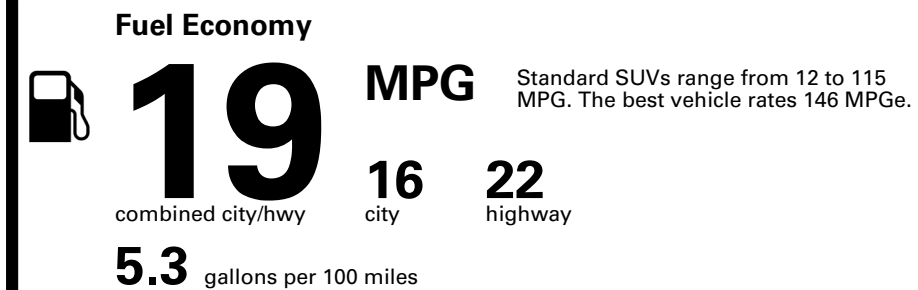

MULTIMEDIA & CONNECTIVITY

- 27" OLED Instrument Cluster & Navigation
- SiriusXM® Radio w/ 90-day trial subscription; Not Available in AK & HI
- Wireless Apple CarPlay® & Android Auto™
- Bang & Olufsen® Premium Audio
- Active Noise Control
- Genesis Digital Key
- Wireless Device Charger - Front

Full Tank of Gas

GENESIS WARRANTY

- 5-year/60,000-mile New Vehicle Warranty*
- 10-year/100,000-mile Powertrain Warranty*
- 7-year/Unlimited-mile Anti-perforation Warranty*
- Limited warranties, see retailer for details

Manufacturer's Suggested Retail Price: $81,850.00

ADDED FEATURES:

· *MAKALU GRAY(NCM) Paint $650.00

Accessories

- *Cargo Mat $200.00
- *Roadside Assistance Kit $105.00
- *Cargo Net $80.00
- *NFC Key Card $30.00

SOLD TO: CA745
NORM REEVES GENESIS OF IRVINE
14 AUTO CENTER DRIVE
IRVINE CA 92618

SHIPPED TO: CA745

Inland Freight & Handling : $1,495.00

VIN: KMUJAESC4TU347296	EXTERIOR COLOR: MAKALU GRAY	INTERIOR/SEAT COLOR: VANILLA BEIGE/SMOKY
MODEL: 8SCAAJ9GC7A5	PORT OF ENTRY: HU	TRANSPORT: TRUCK
EMISSIONS: This vehicle is certified to meet emission requirements in all 50 states		ACCESSORY WEIGHT: 12 lbs./ 5 kgs.

TOTAL PRICE: $84,410.00

96 A 1026GLOVI 1

EPA DOT Fuel Economy and Environment

Gasoline Vehicle

You spend $8,000
more in fuel costs over 5 years compared to the average new vehicle.

Annual fuel cost $3,300

Fuel Economy & Greenhouse Gas Rating (tailpipe only)

Smog Rating (tailpipe only)

This vehicle emits 473 grams CO₂ per mile. The best emits 0 grams per mile (tailpipe only). Producing and distributing fuel also create emissions; learn more at fueleconomy.gov.

Actual results will vary for many reasons, including driving conditions and how you drive and maintain your vehicle. The average new vehicle gets 29 MPG and costs $8,500 to fuel over 5 years. Cost estimates are based on 15,000 miles per year at $ 4.15 per gallon. MPGe is miles per gasoline gallon equivalent. Vehicle emissions are a significant cause of climate change and smog.

fueleconomy.gov

Calculate personalized estimates and compare vehicles

GOVERNMENT 5-STAR SAFETY RATINGS

Overall Vehicle Score ★ ★ ★ ★ ★

Based on the combined rating of frontal, side and rollover. Should ONLY be compared to other vehicles of similar size and weight.

Frontal Crash Driver ★ ★ ★ ★

Crash Passenger ★ ★ ★ ★

Based on the risk of injury in a frontal impact. Should ONLY be compared to other vehicles of similar size and weight.

Side Crash Front seat ★ ★ ★ ★ ★

Crash Rear seat ★ ★ ★ ★ ★

Based on the risk of injury in a side impact.

Rollover ★ ★ ★ ★

Based on the risk of rollover in a single-vehicle crash.

Star ratings range from 1 to 5 stars (★★★★★) with 5 being the highest.

Source: National Highway Traffic Safety Administration (NHTSA).

www.safercar.gov or 1-888-327-4236

Manufacturer's suggested retail price includes manufacturer's recommended pre-delivery service. Gasoline license and title fees state and local taxes and dealer installed options and accessories are not included in the manufacturer's suggested retail price. This label has been affixed to this vehicle by Genesis Motor America, pursuant to the requirements of 15 U.S.C. 1231 et seq. which prohibits its removal or alteration prior to delivery to the ultimate purchaser.

PARTS CONTENT INFORMATION

FOR VEHICLES IN THIS CARLINE: U.S./CANADIAN PARTS CONTENT: 3 %

MAJOR SOURCES OF FOREIGN PARTS CONTENT: KOREA: 80 %

FOR THIS VEHICLE: FINAL ASSEMBLY POINT: ULSAN, KOREA

COUNTRY OF ORIGIN:

ENGINE: KOREA TRANSMISSION: KOREA

Note: Parts content does not include final assembly, distribution, or other non-parts costs.