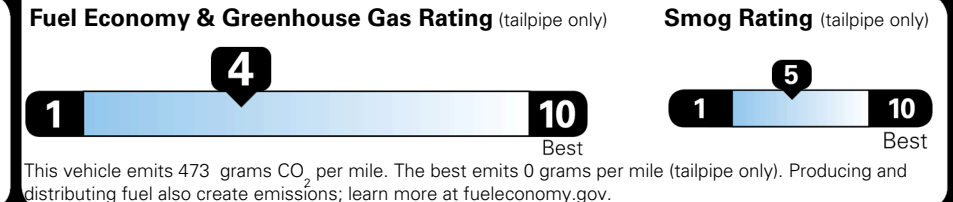

Full Tank of Gas

GENESIS WARRANTY

- 5-year/60,000-mile New Vehicle Warranty*
- 10-year/100,000-mile Powertrain Warranty*
- 7-year/Unlimited-mile Anti-perforation Warranty*
- Limited warranties, see retailer for details

Manufacturer's Suggested Retail Price: $82,330.00

ADDED FEATURES:

- *UYUNI WHITE(UYH) Paint $650.00
- Accessories
- *Crossbars $520.00
- *All Season Fitted Liners $235.00
- *Cargo Mat $200.00
- *Fragrance Cartridges $160.00
- *Cargo Net $80.00
- *First Aid Kit $65.00
- *NFC Key Card $30.00

SOLD TO: CA745
NORM REEVES GENESIS OF IRVINE
14 AUTO CENTER DRIVE
IRVINE CA 92618

SHIPPED TO: CA745

Inland Freight & Handling : $1,495.00

VIN: KMUHEESC6TU350011	EXTERIOR COLOR: UYUNI WHITE	INTERIOR/SEAT COLOR: GLACIER
MODEL: 8S9AAJ9GW7A5	PORT OF ENTRY: HU	TRANSPORT: TRUCK
EMISSIONS: This vehicle is certified to meet emission requirements in all 50 states		ACCESSORY WEIGHT: 28 lbs./ 13 kgs.

TOTAL PRICE: $85,765.00

EPA DOT Fuel Economy and Environment

Gasoline Vehicle

Fuel Economy

19 MPG
combined city/hwy

16 MPG
city

22 MPG
highway

Standard SUVs range from 12 to 115 MPG. The best vehicle rates 146 MPGe.

5.3 gallons per 100 miles

You spend $8,000
more in fuel costs over 5 years compared to the average new vehicle.

Annual fuel cost $3,300

Actual results will vary for many reasons, including driving conditions and how you drive and maintain your vehicle. The average new vehicle gets 29 MPG and costs $8,500 to fuel over 5 years. Cost estimates are based on 15,000 miles per year at $ 4.15 per gallon. MPGe is miles per gasoline gallon equivalent. Vehicle emissions are a significant cause of climate change and smog.

fueleconomy.gov
Calculate personalized estimates and compare vehicles

Smartphone QR Code

GOVERNMENT 5-STAR SAFETY RATINGS

Overall Vehicle Score ★★★★★

Based on the combined rating of frontal, side and rollover. Should ONLY be compared to other vehicles of similar size and weight.

Frontal Crash	Driver Passenger	★★★★★
Based on the risk of injury in a frontal impact. Should ONLY be compared to other vehicles of similar size and weight.		
Side Crash	Front seat Rear seat	★★★★★
Based on the risk of injury in a side impact.		
Rollover		★★★★★
Based on the risk of rollover in a single-vehicle crash.		

Manufacturer's suggested retail price includes manufacturer's recommended pre-delivery service. Gasoline license and title fees state and local taxes and dealer installed options and accessories are not included in the manufacturer's suggested retail price. This label has been affixed to this vehicle by Genesis Motor America, pursuant to the requirements of 15 U.S.C. 1231 et seq. which prohibits its removal or alteration prior to delivery to the ultimate purchaser.

Star ratings range from 1 to 5 stars (★★★★★) with 5 being the highest.
Source: National Highway Traffic Safety Administration (NHTSA).
www.safercar.gov or 1-888-327-4236

PARTS CONTENT INFORMATION

FOR VEHICLES IN THIS CARLINE: U.S./CANADIAN PARTS CONTENT: 3 %

MAJOR SOURCES OF FOREIGN PARTS CONTENT: KOREA: 80 %

FOR THIS VEHICLE: FINAL ASSEMBLY POINT: ULSAN, KOREA

COUNTRY OF ORIGIN:

ENGINE: KOREA TRANSMISSION: KOREA

Note: Parts content does not include final assembly, distribution, or other non-parts costs.