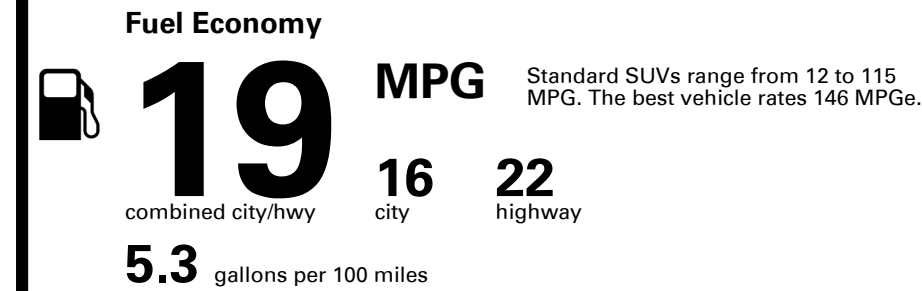

MULTIMEDIA & CONNECTIVITY

- 27" OLED Instrument Cluster & Navigation
- SiriusXM® Radio w/ 90-day trial subscription; Not Available in AK & HI
- Wireless Apple CarPlay® & Android Auto™
- Bang & Olufsen® Premium Audio
- Genesis Digital Key
- Wireless Device Charger - Front

Full Tank of Gas

GENESIS WARRANTY

- 5-year/60,000-mile New Vehicle Warranty*
- 10-year/100,000-mile Powertrain Warranty*
- 7-year/Unlimited-mile Anti-perforation Warranty*
- Limited warranties, see retailer for details

Manufacturer's Suggested Retail Price: $75,950.00

ADDED FEATURES:

- *SAVILE SILVER(SSS) Paint $650.00
- Accessories
- *Cargo Blocks $40.00
- *Fragrance Cartridges $160.00
- *Illuminated Door Sills $425.00
- *NFC Key Card $30.00

SOLD TO: CA745 SHIPPED TO: CA745
NORM REEVES GENESIS OF IRVINE
14 AUTO CENTER DRIVE
IRVINE CA 92618

Inland Freight & Handling : $1,495.00

VIN: KMUHDESC2TU343561	EXTERIOR COLOR: SAVILE SILVER	INTERIOR/SEAT COLOR: VANILLA BEIGE/SMOKY
MODEL: V0482A65	PORT OF ENTRY: HU	TRANSPORT: TRUCK
ACCESSORY WEIGHT: 2 lbs./ 1 kgs.		

TOTAL PRICE: $78,750.00

EMISSIONS:
This vehicle is certified to meet emission requirements in all 50 states

EPA DOT Fuel Economy and Environment

Gasoline Vehicle

You spend $8,000
more in fuel costs over 5 years compared to the average new vehicle.

Annual fuel cost $3,300

Fuel Economy & Greenhouse Gas Rating (tailpipe only)

Smog Rating (tailpipe only)

This vehicle emits 473 grams CO₂ per mile. The best emits 0 grams per mile (tailpipe only). Producing and distributing fuel also create emissions; learn more at fueleconomy.gov.

Actual results will vary for many reasons, including driving conditions and how you drive and maintain your vehicle. The average new vehicle gets 29 MPG and costs $8,500 to fuel over 5 years. Cost estimates are based on 15,000 miles per year at $ 4.15 per gallon. MPGe is miles per gasoline gallon equivalent. Vehicle emissions are a significant cause of climate change and smog.

fueleconomy.gov

Calculate personalized estimates and compare vehicles

GOVERNMENT 5-STAR SAFETY RATINGS

Overall Vehicle Score ★ ★ ★ ★ ★

Based on the combined rating of frontal, side and rollover. Should ONLY be compared to other vehicles of similar size and weight.

Frontal Crash Driver ★ ★ ★ ★

Crash Passenger ★ ★ ★ ★

Based on the risk of injury in a frontal impact. Should ONLY be compared to other vehicles of similar size and weight.

Side Crash Front seat ★ ★ ★ ★ ★

Crash Rear seat ★ ★ ★ ★ ★

Based on the risk of injury in a side impact.

Rollover ★ ★ ★ ★

Based on the risk of rollover in a single-vehicle crash.

Star ratings range from 1 to 5 stars (★★★★★) with 5 being the highest.

Source: National Highway Traffic Safety Administration (NHTSA).

www.safercar.gov or 1-888-327-4236

Manufacturer's suggested retail price includes manufacturer's recommended pre-delivery service. Gasoline license and title fees state and local taxes and dealer installed options and accessories are not included in the manufacturer's suggested retail price. This label has been affixed to this vehicle by Genesis Motor America, pursuant to the requirements of 15 U.S.C. 1231 et seq. which prohibits its removal or alteration prior to delivery to the ultimate purchaser.

PARTS CONTENT INFORMATION

FOR VEHICLES IN THIS CARLINE: U.S./CANADIAN PARTS CONTENT: 3 %

MAJOR SOURCES OF FOREIGN PARTS CONTENT: KOREA: 80 %

FOR THIS VEHICLE: FINAL ASSEMBLY POINT: ULSAN, KOREA

COUNTRY OF ORIGIN:

ENGINE: KOREA TRANSMISSION: KOREA

Note: Parts content does not include final assembly, distribution, or other non-parts costs.