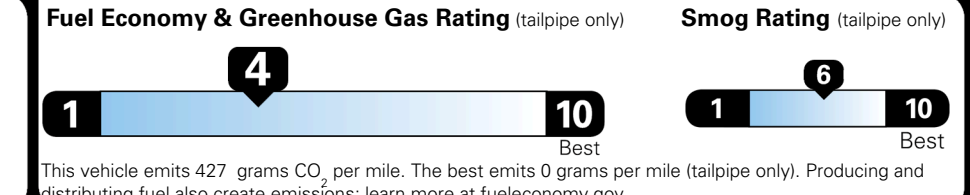

Inland Freight & Handling : \$1,495.00

TOTAL PRICE: \$76,060.00

EPA DOT Fuel Economy and Environment

Gasoline Vehicle

Fuel Economy

21 MPG
 combined city/hwy

19 MPG
 city

24 MPG
 highway

4.8 gallons per 100 miles

Standard SUVs range from 12 to 115 MPG. The best vehicle rates 146 MPGe.

You spend \$6,250
 more in fuel costs over 5 years compared to the average new vehicle.

Annual fuel cost \$2,950