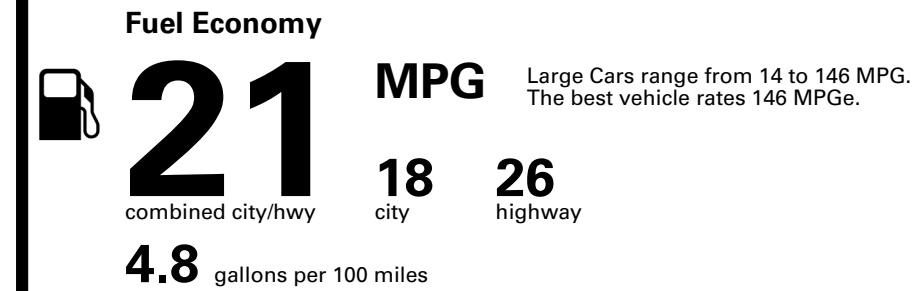

Inland Freight & Handling : \$1,495.00

TOTAL PRICE: \$95,245.00

EPA DOT Fuel Economy and Environment

Gasoline Vehicle

You spend \$6,250
 more in fuel costs over 5 years compared to the average new vehicle.

Annual fuel cost \$2,950

Fuel Economy & Greenhouse Gas Rating (tailpipe only)

Smog Rating (tailpipe only)

This vehicle emits 426 grams CO₂ per mile. The best emits 0 grams per mile (tailpipe only). Producing and distributing fuel also create emissions; learn more at fueleconomy.gov.